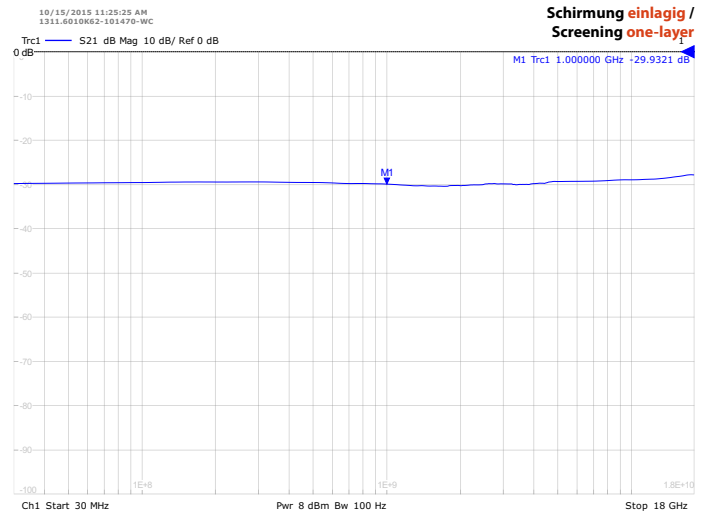

Messprotokoll Schirmdämpfung **Measurement report screening attenuation**

Material

Fensterfolie / Window film **RDF72**

Schirmung zweilagig / Screening two-layer