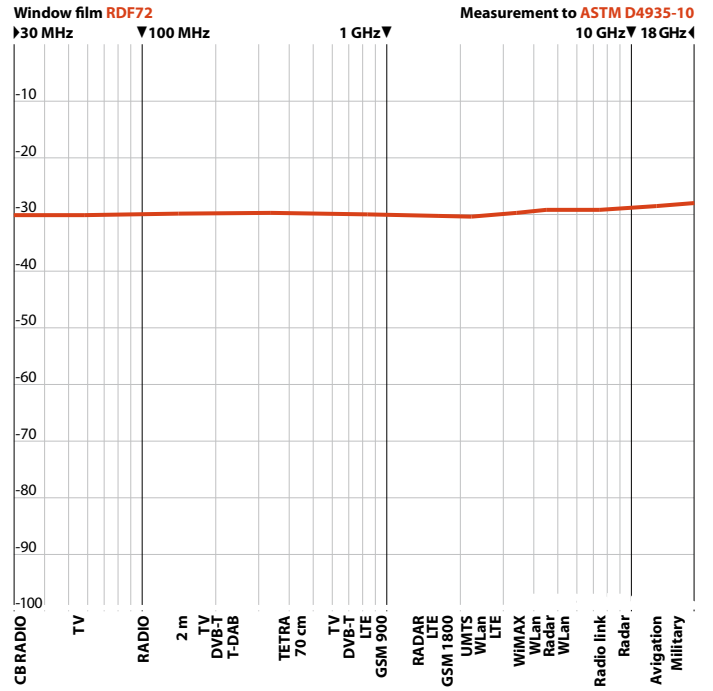

Messprotokoll Schirmdämpfung **Measurement report screening attenuation**

Material

Fensterfolie / Window film **RDF72**

Schirmung zweilagig / Screening two-layer