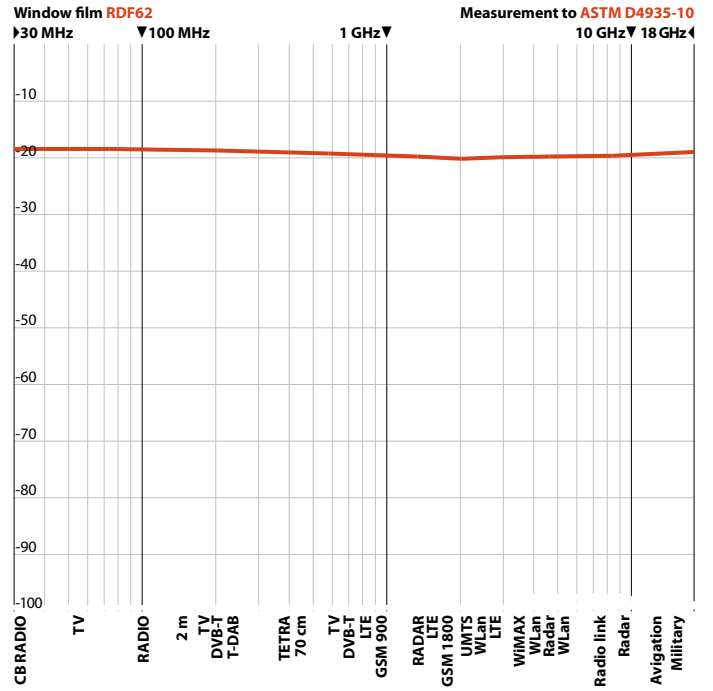

## Messprotokoll Schirmdämpfung Measurement report screening attenuation

**Material**

Fensterfolie / Window film **RDF62**

Schirmung zweilagig / Screening two-layer