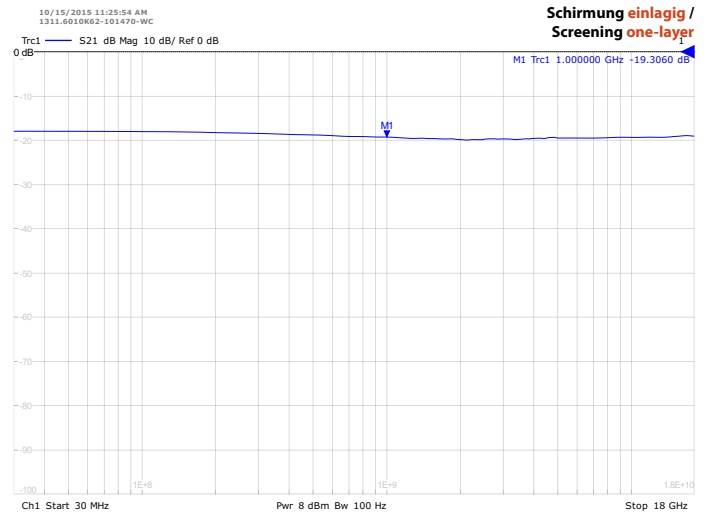

## Messprotokoll Schirmdämpfung Measurement report screening attenuation

**Material**

Fensterfolie / Window film **RDF62**

Schirmung zweilagig / Screening two-layer